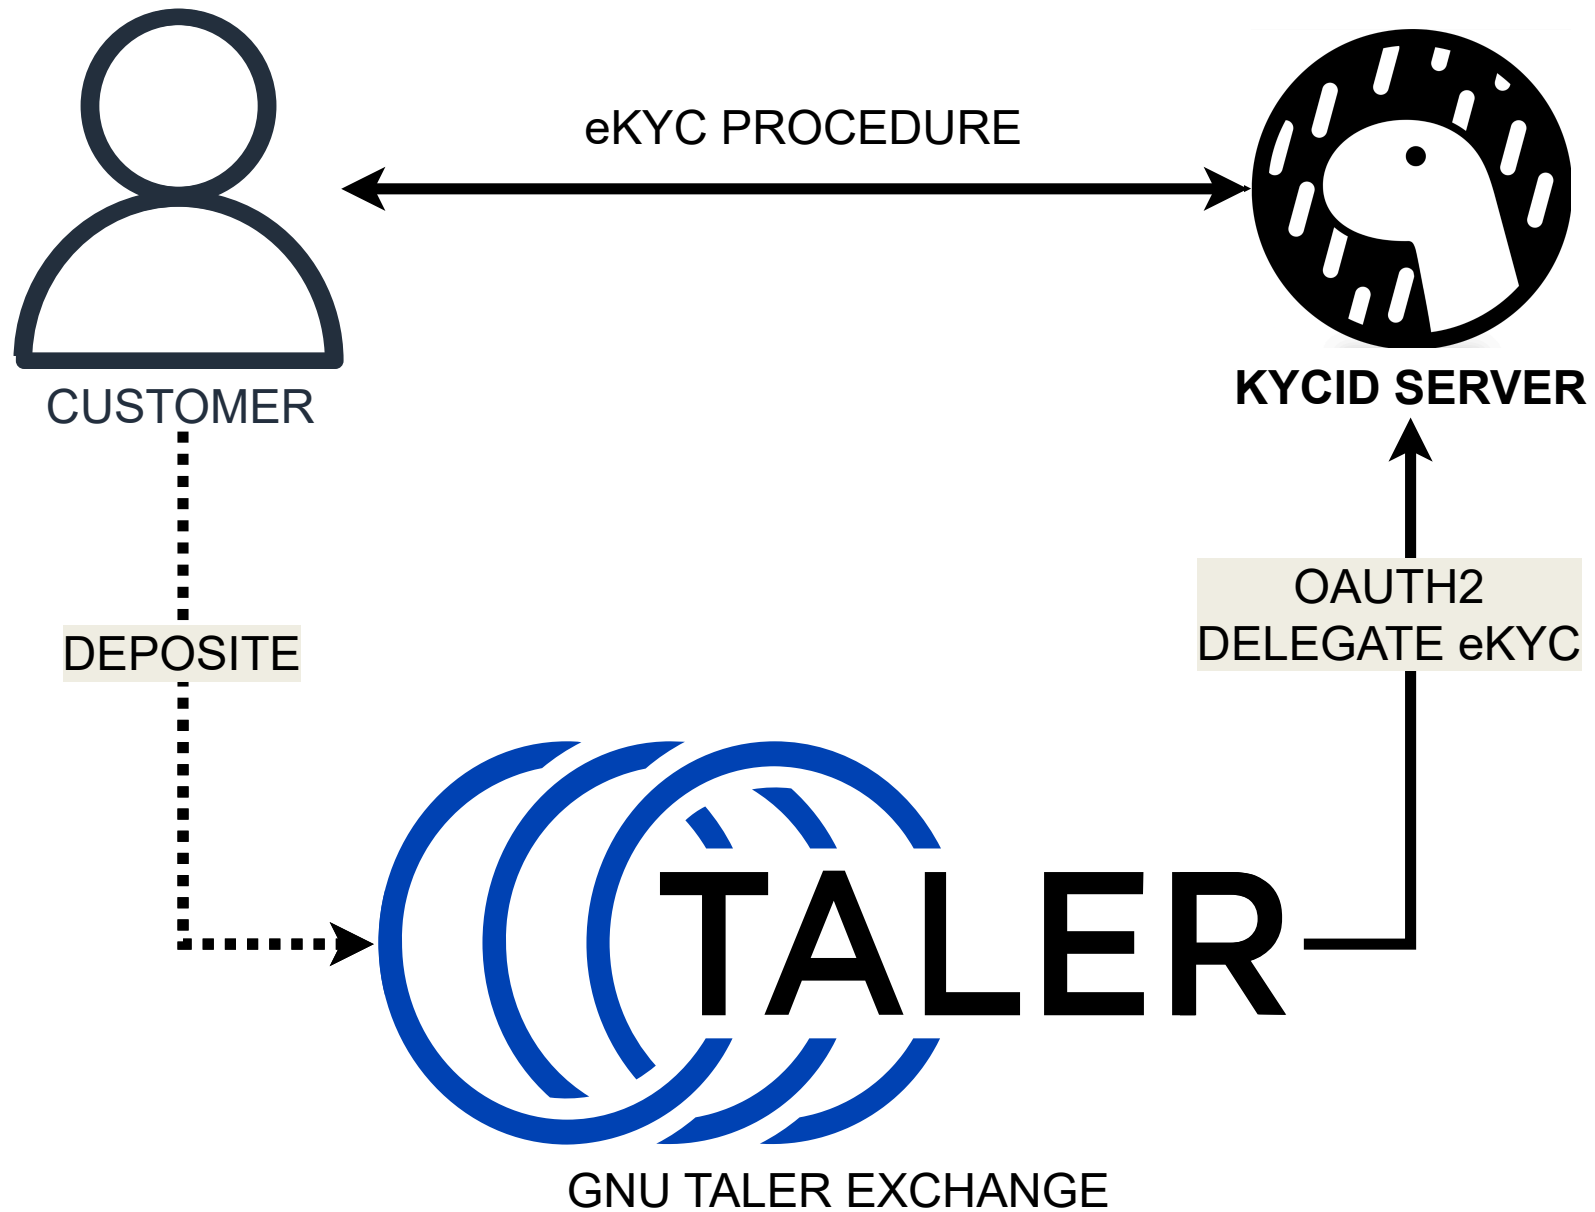

Know your customer

Electronic KYC (eKYC)

Double authentication challenge

Authority

Owner

The background features a central illustration of a man's face and torso, split vertically. The left side is dark with a beard, and the right side is light with a beard. He is wearing a dark suit jacket over a white shirt. Surrounding him are various icons: a shield with a white diagonal line on a red background, a man in a suit with a beard in a circle, a man in a suit in a circle, and a man in a suit holding a tablet. Dotted lines connect these elements, suggesting a network or flow of information.

Use the webcam to take a photo of your face like on your document

Retry

Send

Verify ID Document

Use the webcam to take a photo of you looking on right

Retry

Send

Security